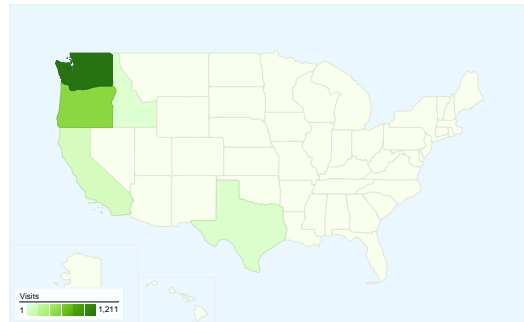

Visitors
1,484

Map Overlay world

Content Overview

Pages	Pageviews	% Pageviews
/12thnight/	1,338	14.63%
/	1,121	12.26%
/12thnight/Schedule.htm	916	10.02%
/12thnight/Hotel_Info.htm	589	6.44%
/12thnight/pre-reg.htm	395	4.32%

Map Overlay US

Connection Speeds		
Connection Speed	Visits	% visits
Cable	1,137	47.49%
Unknown	488	20.38%
DSL	453	18.92%
T1	207	8.65%
Dialup	56	2.34%

Screen Resolutions		
Screen Resolution	Visits	% visits
1024x768	570	23.81%
1280x800	342	14.29%
1680x1050	288	12.03%
1280x1024	263	10.99%
1440x900	257	10.74%

2,394 visits came from 21 countries/territories

Site Usage

Country/Territory	Visits	Pages/Visit	Avg. Time on Site	% New Visits	Bounce Rate
Visits 2,394 % of Site Total: 100.00%	Pages/Visit 3.82 Site Avg: 3.82 (0.00%)	Avg. Time on Site 00:03:09 Site Avg: 00:03:09 (0.00%)	% New Visits 55.60% Site Avg: 55.56% (0.08%)	Bounce Rate 24.39% Site Avg: 24.39% (0.00%)	
United States	1,992	3.94	00:03:17	52.66%	23.34%
Canada	308	3.50	00:02:42	66.88%	22.73%
(not set)	45	3.07	00:01:58	73.33%	20.00%
Russia	15	1.00	00:00:00	100.00%	100.00%
United Kingdom	8	1.25	00:00:10	62.50%	75.00%
India	5	1.00	00:00:00	100.00%	100.00%
Australia	2	2.50	00:01:08	100.00%	50.00%
Iraq	2	5.50	00:06:47	50.00%	50.00%
United Arab Emirates	2	5.50	00:01:52	50.00%	50.00%