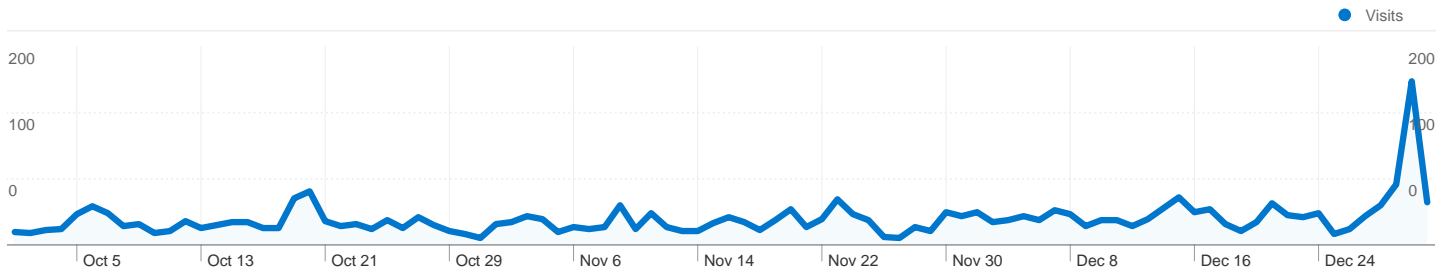

1 - 10 of 14

2,394 visits used 8 operating systems

Site Usage

Operating System	Visits	Pages/Visit	Avg. Time on Site	% New Visits	Bounce Rate
Windows	2,168	3.91	00:03:15	54.94%	23.29%
Macintosh	164	3.26	00:02:41	59.15%	26.83%
Linux	26	2.12	00:00:35	73.08%	53.85%
iPhone	13	1.77	00:00:35	61.54%	69.23%
(not set)	11	2.09	00:00:46	72.73%	54.55%
iPod	5	1.60	00:00:27	40.00%	60.00%
BlackBerry	4	1.50	00:00:45	75.00%	50.00%
Android	3	2.33	00:02:43	100.00%	33.33%

1 - 8 of 8

Pages on this site were viewed a total of 9,143 times

 **9,143** Pageviews

 **7,068** Unique Views

 **24.39%** Bounce Rate

Top Content

Pages	Pageviews	% Pageviews
/12thnight/	1,338	14.63%
/	1,121	12.26%
/12thnight/Schedule.htm	916	10.02%
/12thnight/Hotel_Info.htm	589	6.44%
/12thnight/pre-reg.htm	395	4.32%

2,394 visits used 6 connection speeds

Site Usage

Visits 2,394 % of Site Total: 100.00%	Pages/Visit 3.82 Site Avg: 3.82 (0.00%)	Avg. Time on Site 00:03:09 Site Avg: 00:03:09 (0.00%)	% New Visits 55.60% Site Avg: 55.56% (0.08%)	Bounce Rate 24.39% Site Avg: 24.39% (0.00%)	
Connection Speed	Visits	Pages/Visit	Avg. Time on Site	% New Visits	Bounce Rate
Cable	1,137	3.89	00:03:02	57.43%	21.46%
Unknown	488	3.82	00:03:24	50.20%	27.25%
DSL	453	3.81	00:03:16	50.99%	28.70%
T1	207	3.78	00:02:58	63.77%	24.64%
Dialup	56	3.39	00:04:07	58.93%	23.21%
OC3	53	2.83	00:01:51	69.81%	24.53%