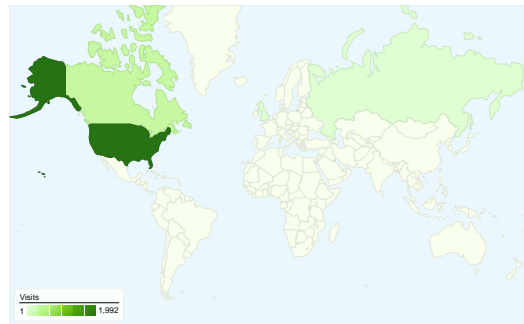

Map Overlay world