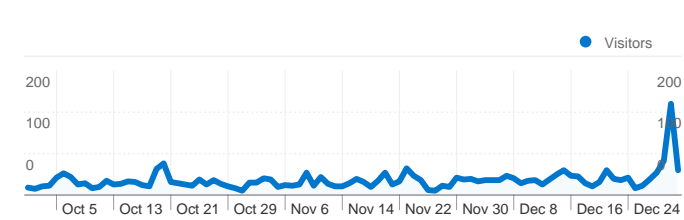

Site Usage

2,394 Visits

24.39% Bounce Rate

9,143 Pageviews

00:03:09 Avg. Time on Site

3.82 Pages/Visit

55.56% % New Visits

Visitors Overview

1,484 people visited this site

 **2,394** Visits

 **1,484** Absolute Unique Visitors

 **9,143** Pageviews

 **3.82** Average Pageviews

 **00:03:09** Time on Site

 **24.39%** Bounce Rate

 **55.56%** New Visits

1 - 10 of 14

2,394 visits used 8 operating systems

Site Usage

Operating System	Visits	Pages/Visit	Avg. Time on Site	% New Visits	Bounce Rate
Windows	2,168	3.91	00:03:15	54.94%	23.29%
Macintosh	164	3.26	00:02:41	59.15%	26.83%
Linux	26	2.12	00:00:35	73.08%	53.85%
iPhone	13	1.77	00:00:35	61.54%	69.23%
(not set)	11	2.09	00:00:46	72.73%	54.55%
iPod	5	1.60	00:00:27	40.00%	60.00%
BlackBerry	4	1.50	00:00:45	75.00%	50.00%
Android	3	2.33	00:02:43	100.00%	33.33%

2,394 visits used 73 screen resolutions

Site Usage

Visits 2,394 % of Site Total: 100.00%	Pages/Visit 3.82 Site Avg: 3.82 (0.00%)	Avg. Time on Site 00:03:09 Site Avg: 00:03:09 (0.00%)	% New Visits 55.60% Site Avg: 55.56% (0.08%)	Bounce Rate 24.39% Site Avg: 24.39% (0.00%)	
Screen Resolution	Visits	Pages/Visit	Avg. Time on Site	% New Visits	Bounce Rate
1024x768	570	3.55	00:03:03	63.33%	21.40%
1280x800	342	3.89	00:03:33	51.75%	21.35%
1680x1050	288	3.89	00:03:09	45.83%	26.04%
1280x1024	263	4.45	00:02:52	56.27%	21.29%
1440x900	257	4.18	00:04:06	42.41%	25.29%
1280x768	98	4.03	00:03:41	21.43%	48.98%
1152x864	92	3.66	00:03:18	48.91%	20.65%
1360x1024	70	4.43	00:00:44	92.86%	4.29%
800x600	42	4.19	00:03:48	50.00%	30.95%
1920x1200	39	3.46	00:03:58	71.79%	33.33%