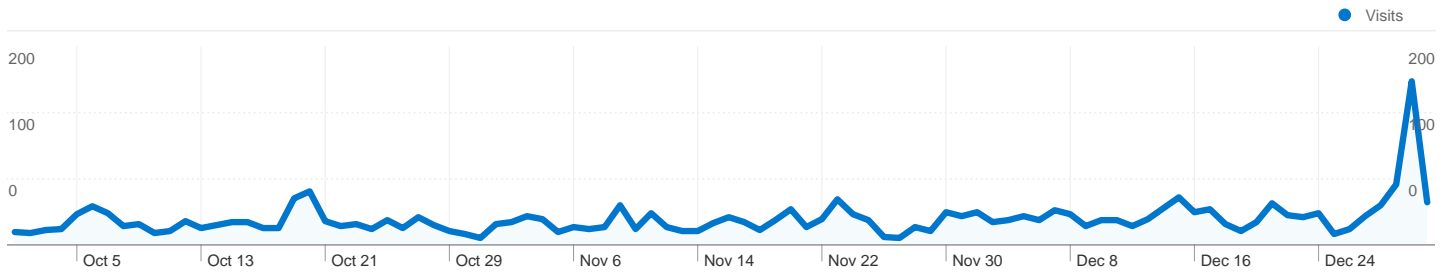

2,394 visits used 14 browsers

Site Usage

Visits 2,394 % of Site Total: 100.00%	Pages/Visit 3.82 Site Avg: 3.82 (0.00%)	Avg. Time on Site 00:03:09 Site Avg: 00:03:09 (0.00%)	% New Visits 55.60% Site Avg: 55.56% (0.08%)	Bounce Rate 24.39% Site Avg: 24.39% (0.00%)	
Browser	Visits	Pages/Visit	Avg. Time on Site	% New Visits	Bounce Rate
Internet Explorer	1,369	4.13	00:03:37	52.45%	21.99%
Firefox	815	3.45	00:02:25	60.61%	25.89%
Safari	88	3.28	00:02:14	64.77%	38.64%
Chrome	84	3.60	00:04:12	47.62%	23.81%
Opera	17	2.35	00:02:32	29.41%	47.06%
Mozilla Compatible Agent	6	1.33	00:00:33	66.67%	66.67%
Mozilla	5	4.80	00:01:47	80.00%	20.00%
BlackBerry9630	3	1.33	00:00:48	66.67%	66.67%
Camino	2	1.50	00:00:16	100.00%	50.00%
BlackBerry9530	1	2.00	00:00:36	100.00%	0.00%

1 - 10 of 14