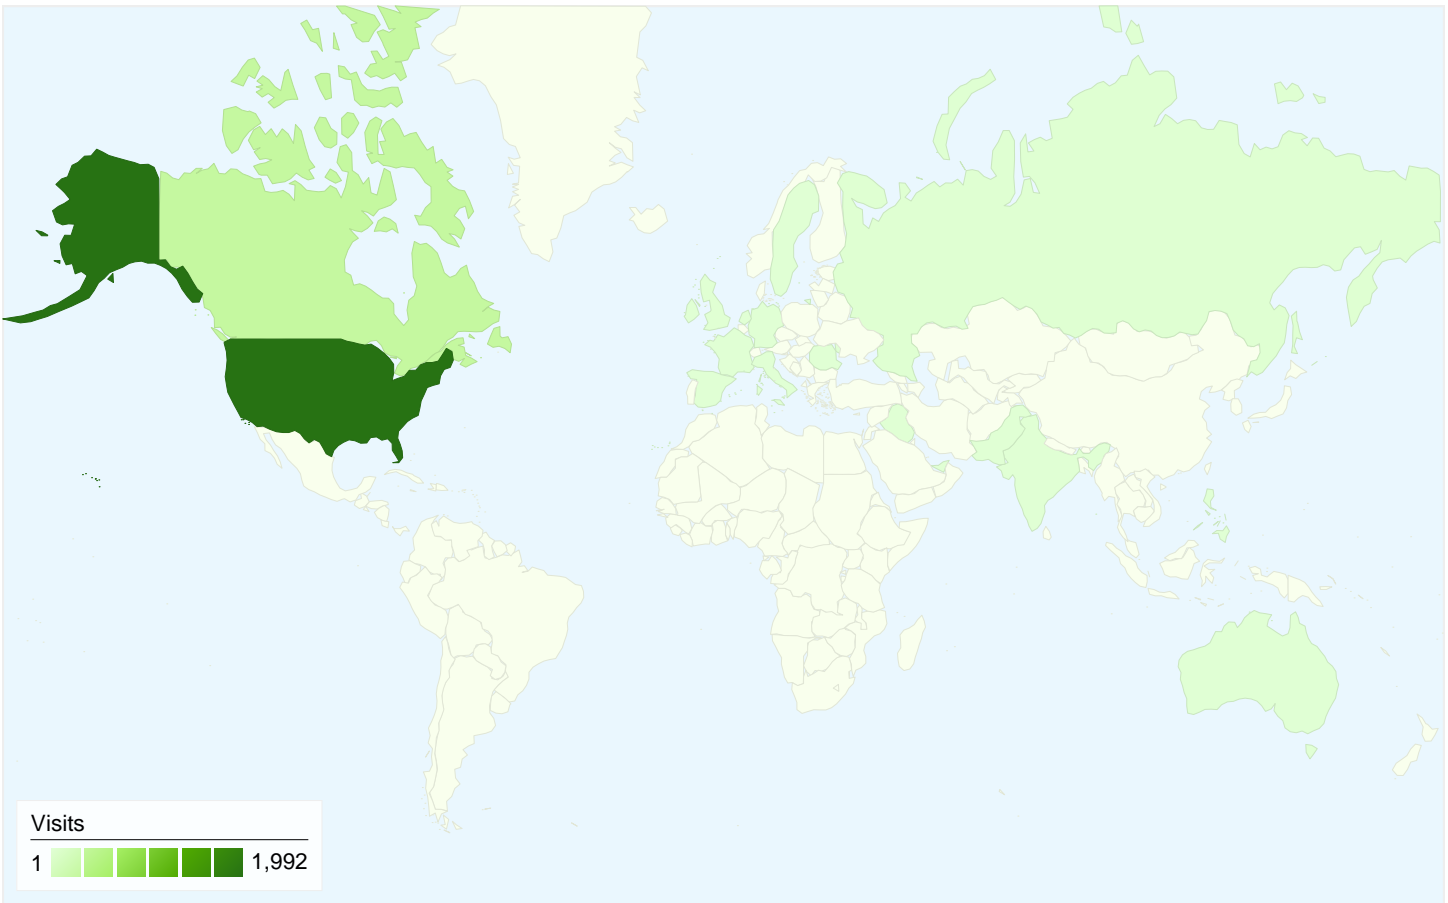

1,484 people visited this site

 **2,394** Visits

 **1,484** Absolute Unique Visitors

 **9,143** Pageviews

 **3.82** Average Pageviews

 **00:03:09** Time on Site

 **24.39%** Bounce Rate

 **55.56%** New Visits

2,394 visits came from 21 countries/territories

Site Usage

Country/Territory	Visits	Pages/Visit	Avg. Time on Site	% New Visits	Bounce Rate
Visits 2,394 % of Site Total: 100.00%	Pages/Visit 3.82 Site Avg: 3.82 (0.00%)	Avg. Time on Site 00:03:09 Site Avg: 00:03:09 (0.00%)	% New Visits 55.60% Site Avg: 55.56% (0.08%)	Bounce Rate 24.39% Site Avg: 24.39% (0.00%)	
United States	1,992	3.94	00:03:17	52.66%	23.34%
Canada	308	3.50	00:02:42	66.88%	22.73%
(not set)	45	3.07	00:01:58	73.33%	20.00%
Russia	15	1.00	00:00:00	100.00%	100.00%
United Kingdom	8	1.25	00:00:10	62.50%	75.00%
India	5	1.00	00:00:00	100.00%	100.00%
Australia	2	2.50	00:01:08	100.00%	50.00%
Iraq	2	5.50	00:06:47	50.00%	50.00%
United Arab Emirates	2	5.50	00:01:52	50.00%	50.00%

Ireland	2	1.00	00:00:00	100.00%	100.00%
					1 - 10 of 21

This country/territory sent 1,992 visits via 40 regions

Site Usage

Visits	Pages/Visit	Avg. Time on Site	% New Visits	Bounce Rate	
1,992 % of Site Total: 83.21%	3.94 Site Avg: 3.82 (3.09%)	00:03:17 Site Avg: 00:03:09 (4.52%)	52.66% Site Avg: 55.56% (-5.21%)	23.34% Site Avg: 24.39% (-4.31%)	
Region	Visits	Pages/Visit	Avg. Time on Site	% New Visits	Bounce Rate
Washington	1,211	3.91	00:03:26	47.23%	20.97%
Oregon	541	4.14	00:03:08	58.78%	22.37%
California	81	2.81	00:02:15	65.43%	43.21%
Texas	32	7.53	00:04:12	28.12%	15.62%
Idaho	19	2.79	00:04:20	78.95%	42.11%
Arizona	10	6.00	00:04:48	90.00%	40.00%
Montana	10	1.80	00:00:25	80.00%	70.00%
New York	9	3.56	00:06:09	66.67%	11.11%
Virginia	9	2.33	00:01:17	44.44%	22.22%