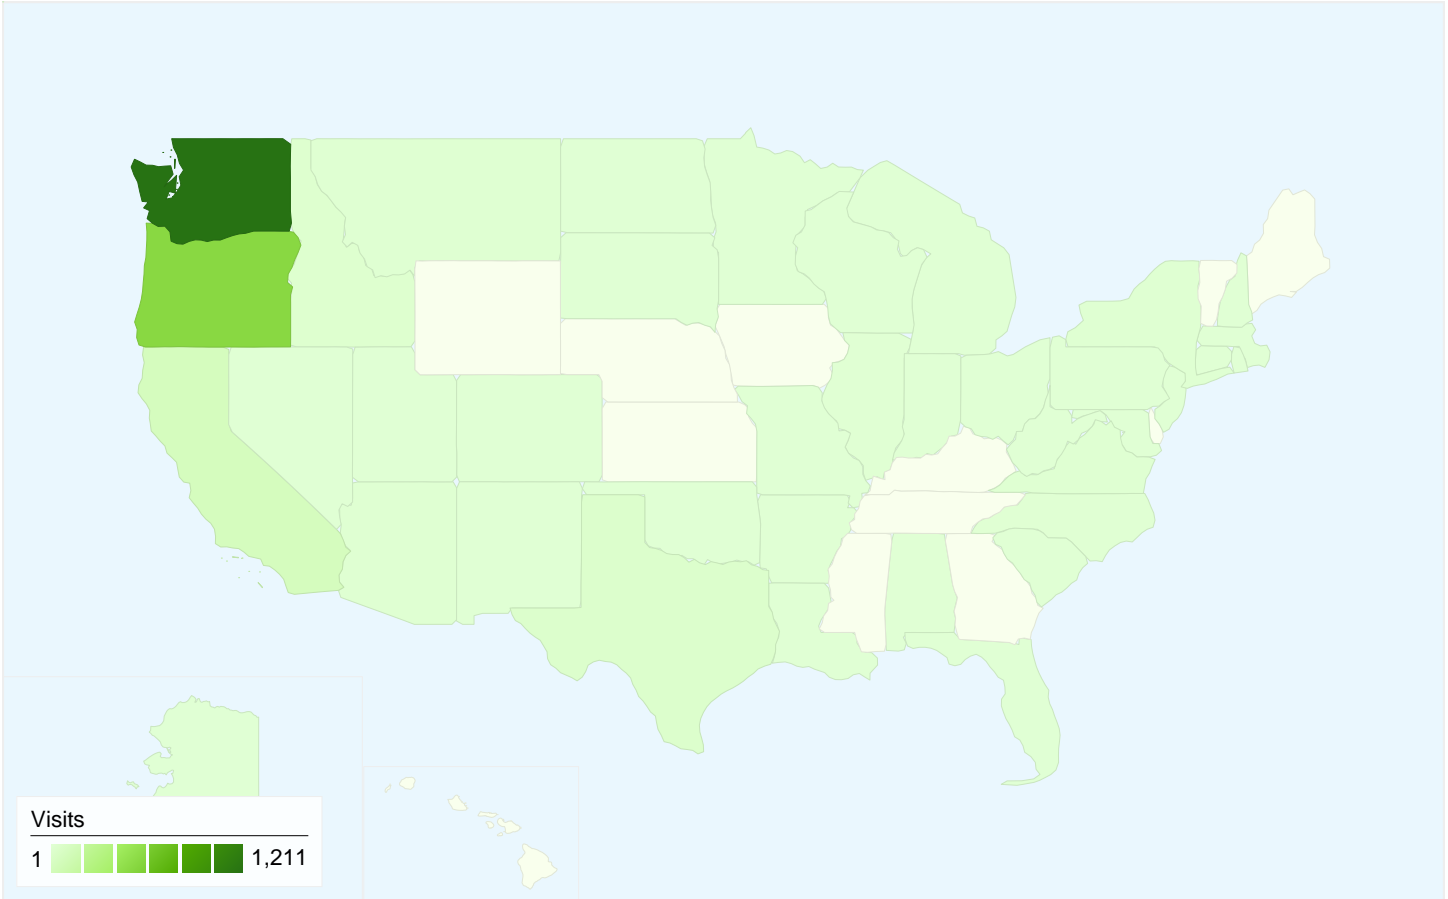

1,484 people visited this site

 **2,394** Visits

 **1,484** Absolute Unique Visitors

 **9,143** Pageviews

 **3.82** Average Pageviews

 **00:03:09** Time on Site

 **24.39%** Bounce Rate

 **55.56%** New Visits

2,394 visits came from 21 countries/territories

Site Usage

Country/Territory	Visits	Pages/Visit	Avg. Time on Site	% New Visits	Bounce Rate
Visits 2,394 % of Site Total: 100.00%	Pages/Visit 3.82 Site Avg: 3.82 (0.00%)	Avg. Time on Site 00:03:09 Site Avg: 00:03:09 (0.00%)	% New Visits 55.60% Site Avg: 55.56% (0.08%)	Bounce Rate 24.39% Site Avg: 24.39% (0.00%)	
United States	1,992	3.94	00:03:17	52.66%	23.34%
Canada	308	3.50	00:02:42	66.88%	22.73%
(not set)	45	3.07	00:01:58	73.33%	20.00%
Russia	15	1.00	00:00:00	100.00%	100.00%
United Kingdom	8	1.25	00:00:10	62.50%	75.00%
India	5	1.00	00:00:00	100.00%	100.00%
Australia	2	2.50	00:01:08	100.00%	50.00%
Iraq	2	5.50	00:06:47	50.00%	50.00%
United Arab Emirates	2	5.50	00:01:52	50.00%	50.00%

Ireland	2	1.00	00:00:00	100.00%	100.00%
					1 - 10 of 21

This country/territory sent 1,992 visits via 40 regions

Site Usage

Visits	Pages/Visit	Avg. Time on Site	% New Visits	Bounce Rate	
1,992 % of Site Total: 83.21%	3.94 Site Avg: 3.82 (3.09%)	00:03:17 Site Avg: 00:03:09 (4.52%)	52.66% Site Avg: 55.56% (-5.21%)	23.34% Site Avg: 24.39% (-4.31%)	
Region	Visits	Pages/Visit	Avg. Time on Site	% New Visits	Bounce Rate
Washington	1,211	3.91	00:03:26	47.23%	20.97%
Oregon	541	4.14	00:03:08	58.78%	22.37%
California	81	2.81	00:02:15	65.43%	43.21%
Texas	32	7.53	00:04:12	28.12%	15.62%
Idaho	19	2.79	00:04:20	78.95%	42.11%
Arizona	10	6.00	00:04:48	90.00%	40.00%
Montana	10	1.80	00:00:25	80.00%	70.00%
New York	9	3.56	00:06:09	66.67%	11.11%
Virginia	9	2.33	00:01:17	44.44%	22.22%