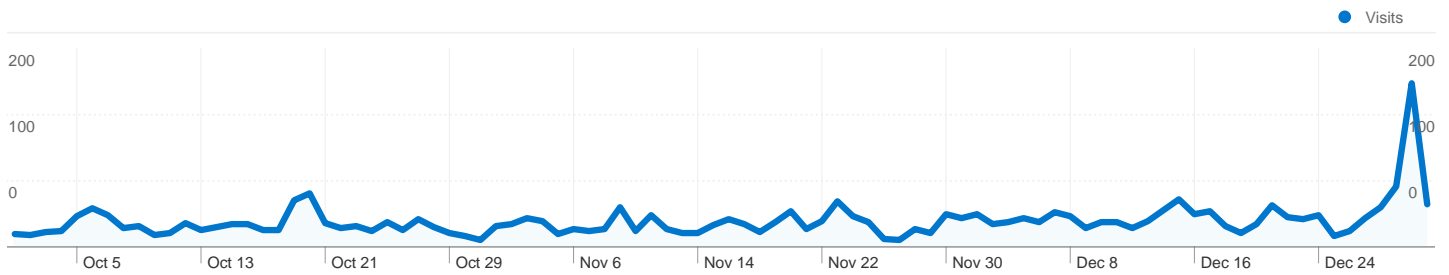

North Carolina	5	4.00	00:05:54	80.00%	0.00%
					1 - 10 of 40

2,394 visits used 14 browsers

Site Usage

Visits 2,394 % of Site Total: 100.00%	Pages/Visit 3.82 Site Avg: 3.82 (0.00%)	Avg. Time on Site 00:03:09 Site Avg: 00:03:09 (0.00%)	% New Visits 55.60% Site Avg: 55.56% (0.08%)	Bounce Rate 24.39% Site Avg: 24.39% (0.00%)	
Browser	Visits	Pages/Visit	Avg. Time on Site	% New Visits	Bounce Rate
Internet Explorer	1,369	4.13	00:03:37	52.45%	21.99%
Firefox	815	3.45	00:02:25	60.61%	25.89%
Safari	88	3.28	00:02:14	64.77%	38.64%
Chrome	84	3.60	00:04:12	47.62%	23.81%
Opera	17	2.35	00:02:32	29.41%	47.06%
Mozilla Compatible Agent	6	1.33	00:00:33	66.67%	66.67%
Mozilla	5	4.80	00:01:47	80.00%	20.00%
BlackBerry9630	3	1.33	00:00:48	66.67%	66.67%
Camino	2	1.50	00:00:16	100.00%	50.00%
BlackBerry9530	1	2.00	00:00:36	100.00%	0.00%

1 - 10 of 14

2,394 visits used 8 operating systems

Site Usage

Operating System	Visits	Pages/Visit	Avg. Time on Site	% New Visits	Bounce Rate
Windows	2,168	3.91	00:03:15	54.94%	23.29%
Macintosh	164	3.26	00:02:41	59.15%	26.83%
Linux	26	2.12	00:00:35	73.08%	53.85%
iPhone	13	1.77	00:00:35	61.54%	69.23%
(not set)	11	2.09	00:00:46	72.73%	54.55%
iPod	5	1.60	00:00:27	40.00%	60.00%
BlackBerry	4	1.50	00:00:45	75.00%	50.00%
Android	3	2.33	00:02:43	100.00%	33.33%