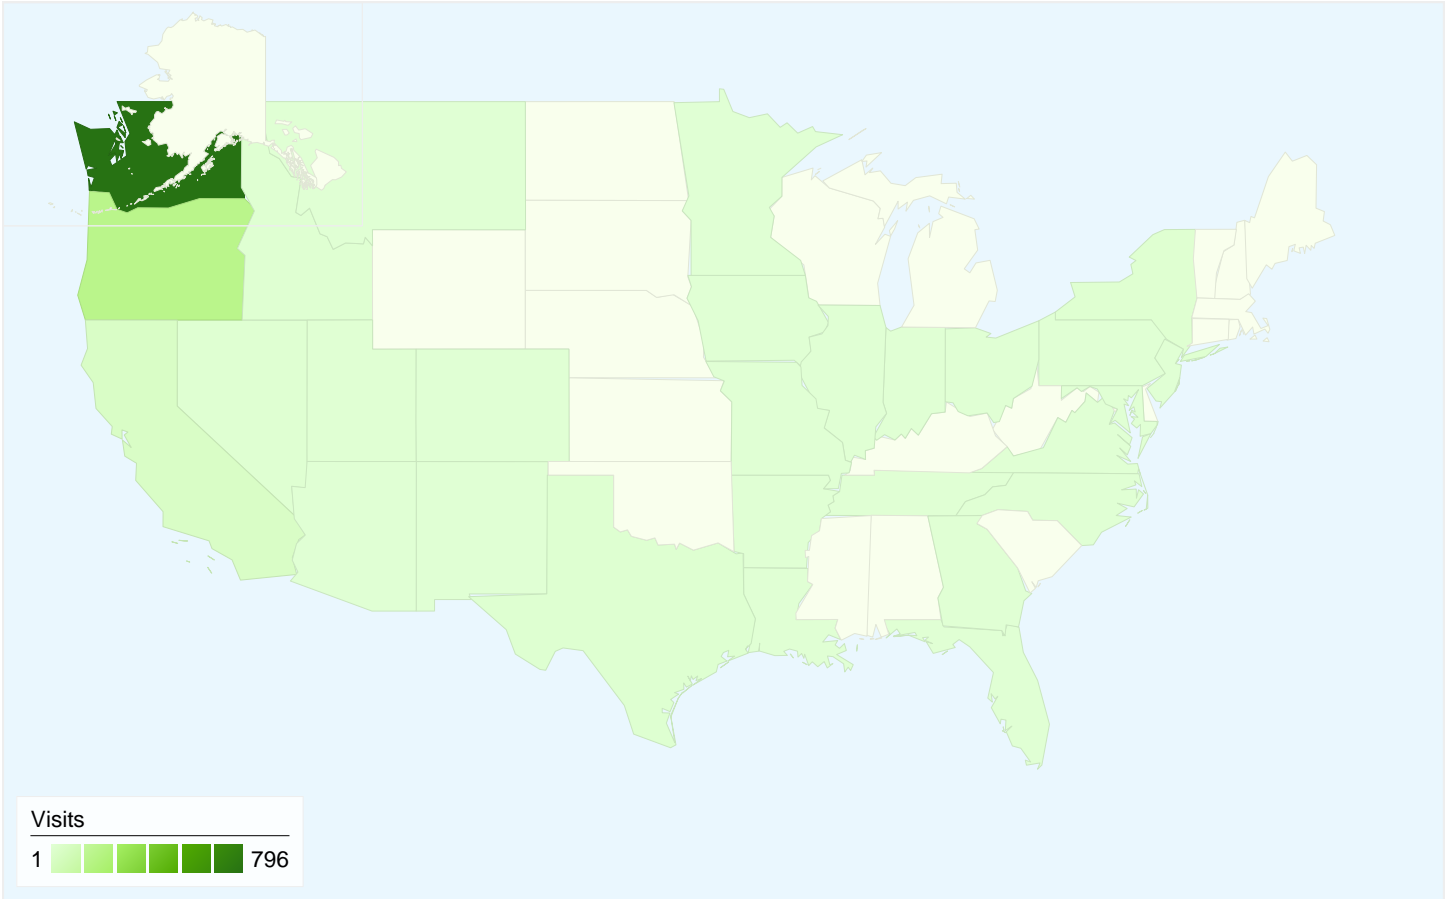

855 people visited this site

1,176 Visits

855 Absolute Unique Visitors

3,083 Pageviews

2.62 Average Pageviews

00:01:57 Time on Site

36.82% Bounce Rate

63.52% New Visits

1,176 visits came from 10 countries/territories

Site Usage						
Visits	Pages/Visit	Avg. Time on Site	% New Visits	Bounce Rate		
1,176 % of Site Total: 100.00%	2.62 Site Avg: 2.62 (0.00%)	00:01:57 Site Avg: 00:01:57 (0.00%)	63.61% Site Avg: 63.52% (0.13%)	36.82% Site Avg: 36.82% (0.00%)		
Country/Territory	Visits	Pages/Visit	Avg. Time on Site	% New Visits	Bounce Rate	
United States	1,070	2.67	00:02:03	61.87%	36.45%	
Canada	96	2.16	00:00:55	82.29%	36.46%	
Brazil	3	1.00	00:00:00	0.00%	100.00%	
United Kingdom	1	3.00	00:01:25	100.00%	0.00%	
Russia	1	1.00	00:00:00	100.00%	100.00%	
(not set)	1	1.00	00:00:00	100.00%	100.00%	
Turkey	1	1.00	00:00:00	100.00%	100.00%	
Australia	1	1.00	00:00:00	100.00%	100.00%	
South Korea	1	1.00	00:00:00	100.00%	100.00%	

Norway	1	3.00	00:01:11	100.00%	0.00%
					1 - 10 of 10

This country/territory sent 1,070 visits via 28 regions

Site Usage

Region	Visits	Pages/Visit	Avg. Time on Site	% New Visits	Bounce Rate
Visits 1,070 % of Site Total: 90.99%	Pages/Visit 2.67 Site Avg: 2.62 (2.03%)	Avg. Time on Site 00:02:03 Site Avg: 00:01:57 (5.53%)	% New Visits 61.87% Site Avg: 63.52% (-2.60%)	Bounce Rate 36.45% Site Avg: 36.82% (-1.01%)	
Washington	796	2.78	00:02:06	59.05%	36.31%
Oregon	173	2.21	00:01:56	68.21%	32.37%
California	36	2.64	00:02:46	77.78%	41.67%
Texas	10	3.50	00:02:12	80.00%	40.00%
New York	9	1.67	00:00:47	33.33%	55.56%
Nevada	7	1.43	00:00:06	42.86%	57.14%
Idaho	6	3.67	00:02:46	83.33%	33.33%
Utah	5	3.40	00:01:43	80.00%	40.00%
Arizona	3	2.00	00:00:28	100.00%	0.00%