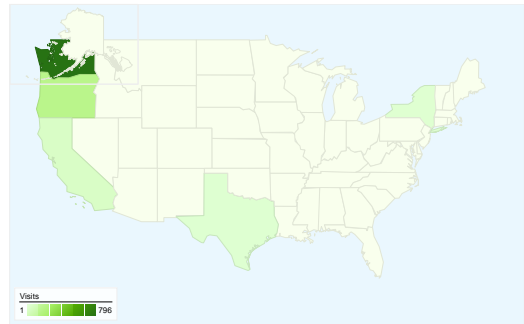

Visitors
855

Map Overlay

Content Overview

Pages	Pageviews	% Pageviews
/	1,032	33.47%
/Crown/index.htm	1,015	32.92%
/B_and_B/court.htm	137	4.44%
/Populace/Populace.htm	103	3.34%
/Who_We_Are/about.htm	92	2.98%

Connection Speeds

Connection Speed	Visits	% visits
Unknown	1,176	100.00%

Country/Territory Detail: United States

Screen Resolutions		
Screen Resolution	Visits	% visits
1024x768	156	13.27%
1280x1024	146	12.41%
1680x1050	134	11.39%
1280x800	110	9.35%
1366x768	104	8.84%

1,176 visits came from 10 countries/territories

Site Usage						
Visits	Pages/Visit	Avg. Time on Site	% New Visits	Bounce Rate		
1,176 % of Site Total: 100.00%	2.62 Site Avg: 2.62 (0.00%)	00:01:57 Site Avg: 00:01:57 (0.00%)	63.61% Site Avg: 63.52% (0.13%)	36.82% Site Avg: 36.82% (0.00%)		
Country/Territory	Visits	Pages/Visit	Avg. Time on Site	% New Visits	Bounce Rate	
United States	1,070	2.67	00:02:03	61.87%	36.45%	
Canada	96	2.16	00:00:55	82.29%	36.46%	
Brazil	3	1.00	00:00:00	0.00%	100.00%	
United Kingdom	1	3.00	00:01:25	100.00%	0.00%	
Russia	1	1.00	00:00:00	100.00%	100.00%	
(not set)	1	1.00	00:00:00	100.00%	100.00%	
Turkey	1	1.00	00:00:00	100.00%	100.00%	
Australia	1	1.00	00:00:00	100.00%	100.00%	
South Korea	1	1.00	00:00:00	100.00%	100.00%	

Norway	1	3.00	00:01:11	100.00%	0.00%
					1 - 10 of 10

This country/territory sent 1,070 visits via 28 regions

Site Usage

Region	Visits	Pages/Visit	Avg. Time on Site	% New Visits	Bounce Rate
Visits 1,070 % of Site Total: 90.99%	Pages/Visit 2.67 Site Avg: 2.62 (2.03%)	Avg. Time on Site 00:02:03 Site Avg: 00:01:57 (5.53%)	% New Visits 61.87% Site Avg: 63.52% (-2.60%)	Bounce Rate 36.45% Site Avg: 36.82% (-1.01%)	
Washington	796	2.78	00:02:06	59.05%	36.31%
Oregon	173	2.21	00:01:56	68.21%	32.37%
California	36	2.64	00:02:46	77.78%	41.67%
Texas	10	3.50	00:02:12	80.00%	40.00%
New York	9	1.67	00:00:47	33.33%	55.56%
Nevada	7	1.43	00:00:06	42.86%	57.14%
Idaho	6	3.67	00:02:46	83.33%	33.33%
Utah	5	3.40	00:01:43	80.00%	40.00%
Arizona	3	2.00	00:00:28	100.00%	0.00%