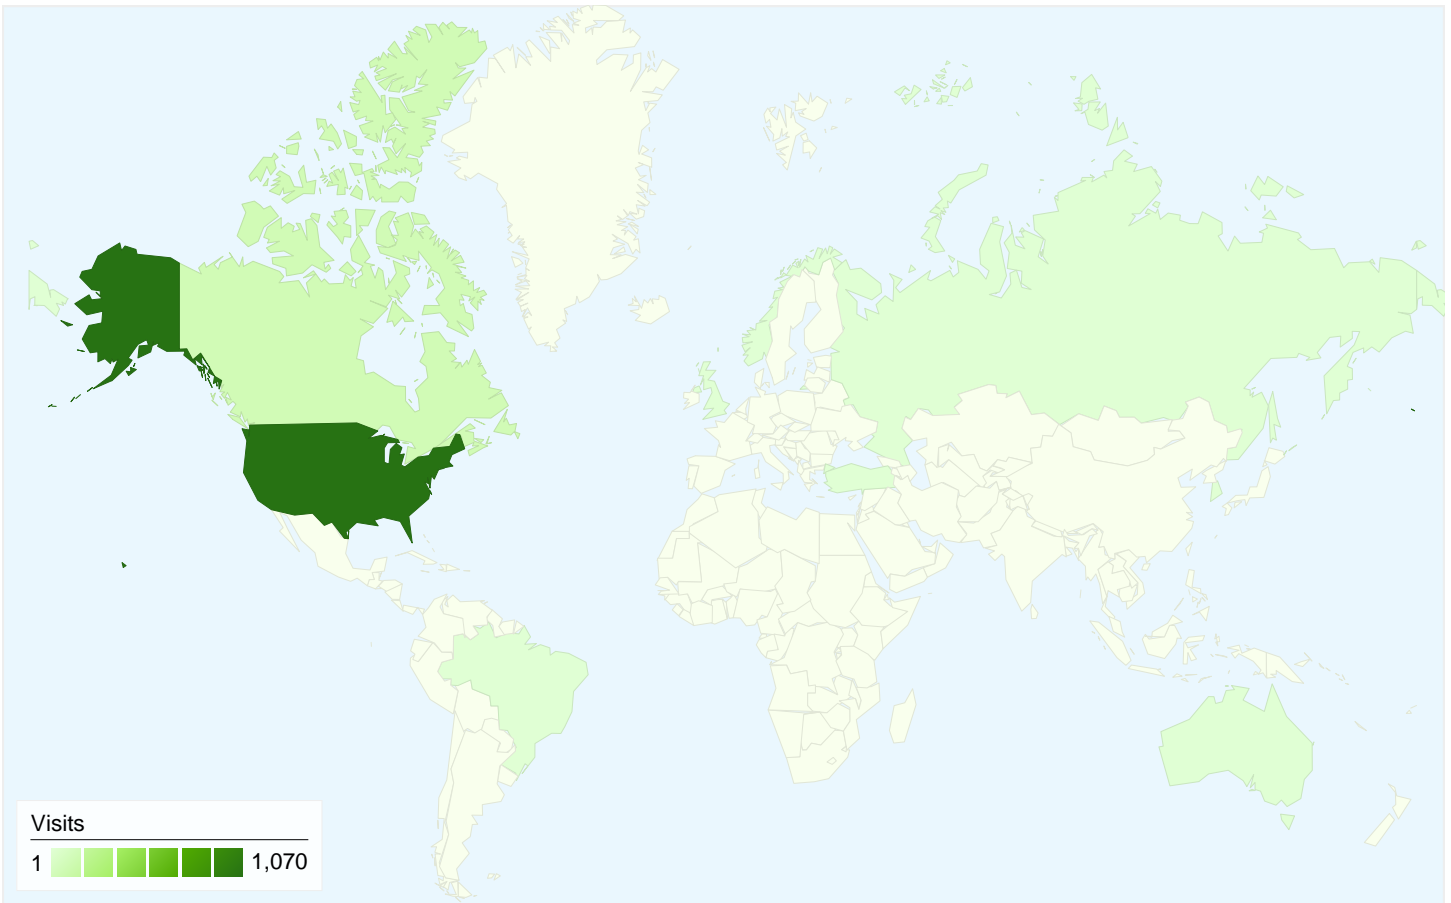

855 people visited this site

1,176 Visits

855 Absolute Unique Visitors

3,083 Pageviews

2.62 Average Pageviews

00:01:57 Time on Site

36.82% Bounce Rate

63.52% New Visits

1,176 visits came from 10 countries/territories

Site Usage						
Visits	Pages/Visit	Avg. Time on Site	% New Visits	Bounce Rate		
1,176 % of Site Total: 100.00%	2.62 Site Avg: 2.62 (0.00%)	00:01:57 Site Avg: 00:01:57 (0.00%)	63.61% Site Avg: 63.52% (0.13%)	36.82% Site Avg: 36.82% (0.00%)		
Country/Territory	Visits	Pages/Visit	Avg. Time on Site	% New Visits	Bounce Rate	
United States	1,070	2.67	00:02:03	61.87%	36.45%	
Canada	96	2.16	00:00:55	82.29%	36.46%	
Brazil	3	1.00	00:00:00	0.00%	100.00%	
United Kingdom	1	3.00	00:01:25	100.00%	0.00%	
Russia	1	1.00	00:00:00	100.00%	100.00%	
(not set)	1	1.00	00:00:00	100.00%	100.00%	
Turkey	1	1.00	00:00:00	100.00%	100.00%	
Australia	1	1.00	00:00:00	100.00%	100.00%	
South Korea	1	1.00	00:00:00	100.00%	100.00%	

Norway	1	3.00	00:01:11	100.00%	0.00%
					1 - 10 of 10

This country/territory sent 1,070 visits via 28 regions

Site Usage

Region	Visits	Pages/Visit	Avg. Time on Site	% New Visits	Bounce Rate
Visits 1,070 % of Site Total: 90.99%	Pages/Visit 2.67 Site Avg: 2.62 (2.03%)	Avg. Time on Site 00:02:03 Site Avg: 00:01:57 (5.53%)	% New Visits 61.87% Site Avg: 63.52% (-2.60%)	Bounce Rate 36.45% Site Avg: 36.82% (-1.01%)	
Washington	796	2.78	00:02:06	59.05%	36.31%
Oregon	173	2.21	00:01:56	68.21%	32.37%
California	36	2.64	00:02:46	77.78%	41.67%
Texas	10	3.50	00:02:12	80.00%	40.00%
New York	9	1.67	00:00:47	33.33%	55.56%
Nevada	7	1.43	00:00:06	42.86%	57.14%
Idaho	6	3.67	00:02:46	83.33%	33.33%
Utah	5	3.40	00:01:43	80.00%	40.00%
Arizona	3	2.00	00:00:28	100.00%	0.00%