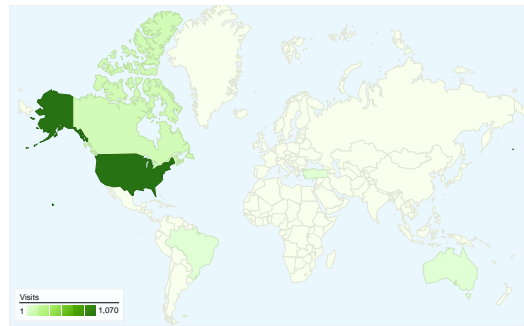

Map Overlay